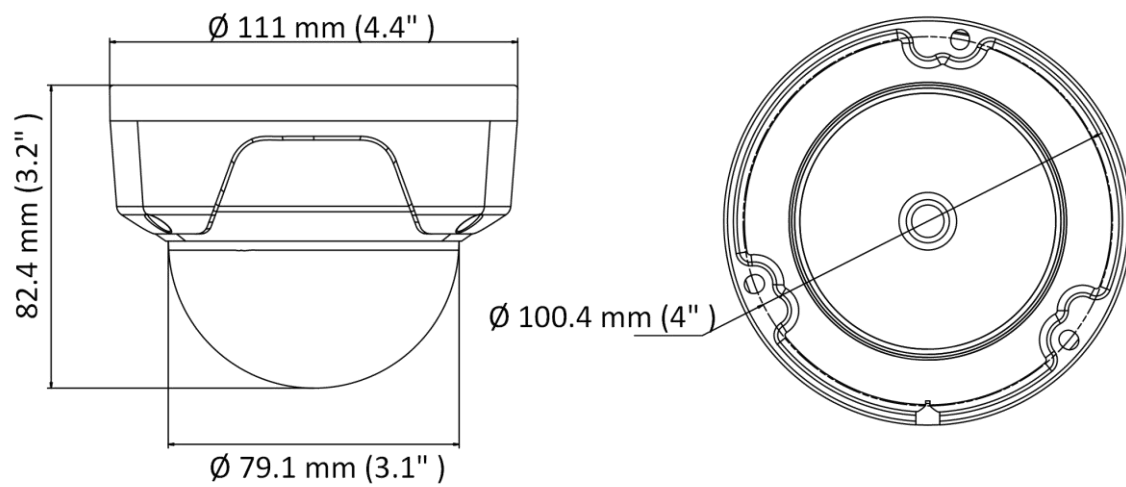

Image	
Image Settings	Saturation, brightness, contrast, sharpness, AGC, white balance adjustable by client software or web browser
Day/Night Switch	Auto, Schedule, Day, Night
Image Enhancement	BLC, 3D DNR
Interface	
Ethernet Interface	1 RJ45 10 M/100 M self-adaptive Ethernet port
Event	
Basic Event	Motion detection, video tampering alarm, exception
General	
Linkage Method	Upload to FTP, notify surveillance center, send email
Material	Aluminum alloy body
Dimension	Ø111 mm × 82.4 mm (Ø 4.4" × 3.2")
Package Dimension	134 mm × 134 mm × 108 mm (5.3" × 5.3" × 4.3")
Weight	Approx. 360 g (0.8 lb.)
With Package Weight	Approx. 560 g (1.2 lb.)
Storage Conditions	-30 °C to 60 °C (-22 °F to 140 °F). Humidity: 95% or less (non-condensing)
Startup and Operating Conditions	-30 °C to 60 °C (-22 °F to 140 °F). Humidity: 95% or less (non-condensing)
Language	English, Ukrainian
General Function	Anti-flicker, heartbeat, mirror, password protection, privacy mask, watermark, IP address filter
Firmware Version	V5.5.120
Power Consumption and Current	12 VDC, 0.4 A, max. 5 W PoE: (802.3af, 36 V to 57 V), 0.2 A to 0.15 A, max. 6.5 W
Power Supply	12 VDC ± 25% PoE: 802.3af, Class 3
Power Interface	Ø5.5 mm coaxial power plug
Approval	
EMC	FCC SDoC (47 CFR Part 15, Subpart B); CE-EMC (EN 55032: 2015, EN 61000-3-2: 2014, EN 61000-3-3: 2013, EN 50130-4: 2011 +A1: 2014); RCM (AS/NZS CISPR 32: 2015); IC VoC (ICES-003: Issue 6, 2016); KC (KN 32: 2015, KN 35: 2015)
Safety	UL (UL 60950-1); CB (IEC 60950-1:2005 + Am 1:2009 + Am 2:2013, IEC 62368-1:2014); CE-LVD (EN 60950-1:2005 + Am 1:2009 + Am 2:2013, IEC 62368-1:2014); BIS (IS 13252(Part 1):2010+A1:2013+A2:2015)
Environment	CE-RoHS (2011/65/EU); WEEE (2012/19/EU); Reach (Regulation (EC) No 1907/2006)
Protection	IP67 (IEC 60529-2013), IK10 (IEC 62262:2002)

## ▪ Available Model

IPC-D140H (2.8/4 mm)

## ▪ Dimension

Unit: mm (inch)