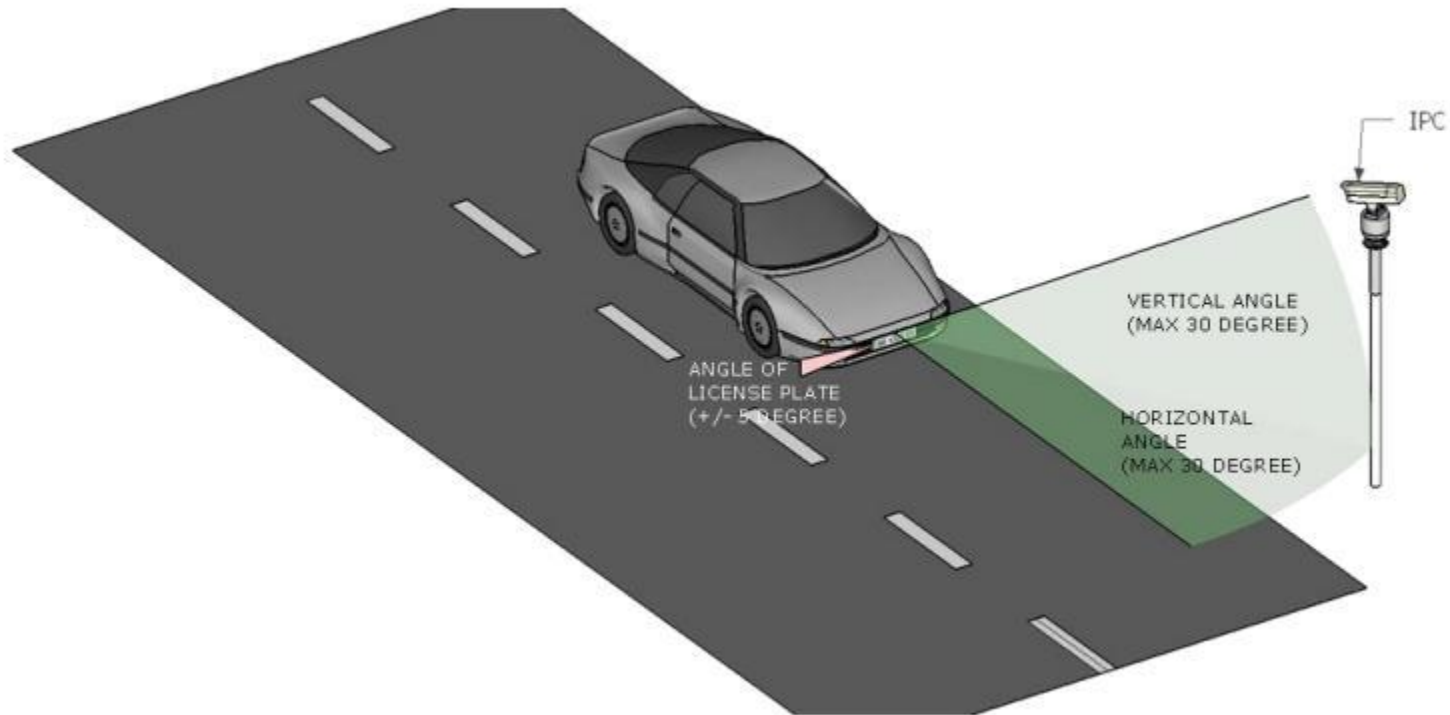

LPR camera installation

- 1) LP width should be not less than 130 pix on frame
- 2) Vertical angle should be less than 30 degree;
- 3) Horizontal angle should be less than 30 degree;
- 4) LP angle should be less than 5 degree in both side.